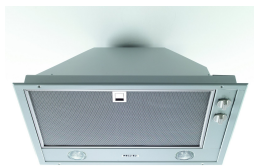

Apartments G02 - 302 & Terrace Homes T01 & T02

Single Oven - H 4240 B, stainless steel

60cm Oven, available in aluminium, stainless steel, black and white
Features - 6 functions, full text descriptions, Individual settings, buzzer volume, illuminated display, electronic clock, minute minder, programmable cooking duration and finish time, au

Electric Cooktop - KM 543

Electric Ceramic Cooktop, stainless steel rim, 600mm (w) x 500mm (d)
Controls - Integrated sensor touch controls with timer
4 automatic HiLight cooking zones, including 1 Vario zone
Display - Residual heat indicators for all zones, Automatic function, pow

Microwave Oven - M 8260, stainless steel

Built in Microwave Oven in stainless steel with a flush-fitting door, LED display and stainless steel cavity.
26ltr volume, 450mm (h) x 560mm (w) x 550mm (d)
Suitable for underbench installation subject to a cutout of not less than 160cm² either in the r

Built in Rangehood - DA 2050

Built in rangehood, supplied for vented or recirculation installation, 530mm wide,
Controls - mechanic controls with dial switches, 3 power settings
Features - Double action radial fan, duct connection at top of unit, vent diameters 150/125mm, 2 x 50W hal