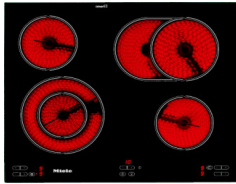

Apartments G02 - 302 & Terrace Homes T01 & T02

Single Oven - H 4240 B, stainless steel

60cm Oven, available in aluminium, stainless steel, black and white
Features - 6 functions, full text descriptions, Individual settings, buzzer volume, illuminated display, electronic clock, minute minder, programmable cooking duration and finish time, au

Electric Cooktop - KM 543

Electric Ceramic Cooktop, stainless steel rim, 600mm (w) x 500mm (d)
Controls - Integrated sensor touch controls with timer
4 automatic HiLight cooking zones, including 1 Vario zone
Display - Residual heat indicators for all zones, Automatic function, pow

Microwave Oven - M 8260, stainless steel

Built in Microwave Oven in stainless steel with a flush-fitting door, LED display and stainless steel cavity.
26ltr volume, 450mm (h) x 560mm (w) x 550mm (d)
Suitable for underbench installation subject to a cutout of not less than 160cm² either in the r